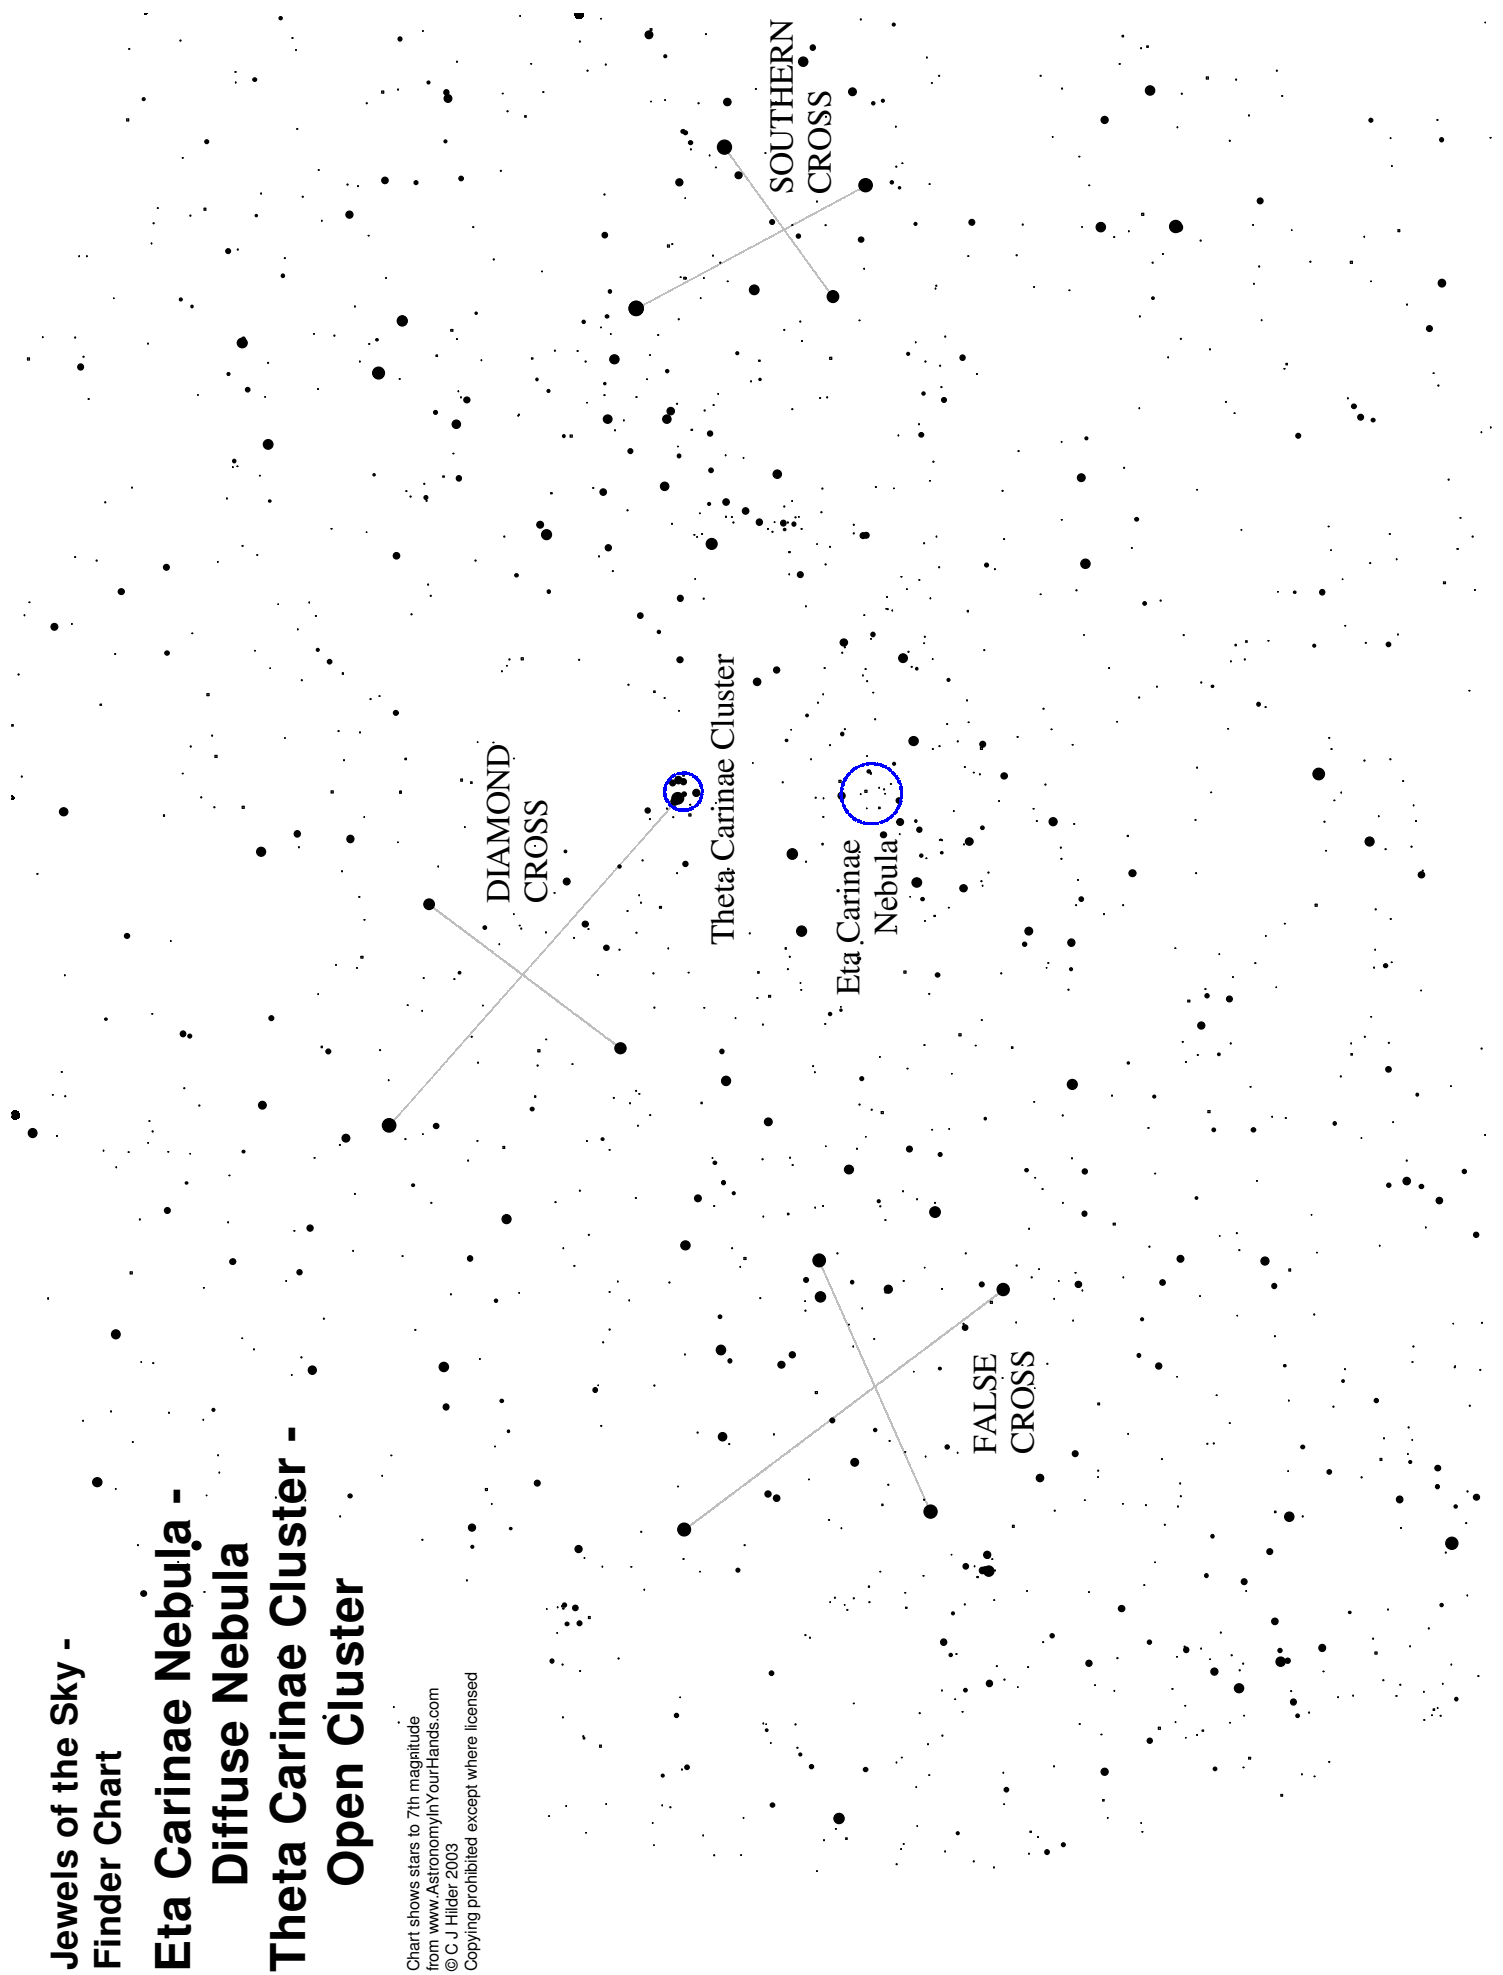

**Jewels of the Sky -  
Finder Chart**

**Eta Carinae Nebula -  
Diffuse Nebula  
Theta Carinae Cluster -  
Open Cluster**

Chart shows stars to 7th magnitude  
from [www.AstronomyInYourHands.com](http://www.AstronomyInYourHands.com)  
© C J Hilder 2003  
Copying prohibited except where licensed

DIAMOND  
CROSS

Theta Carinae Cluster

Eta Carinae  
Nebula

SOUTHERN  
CROSS

FALSE  
CROSS